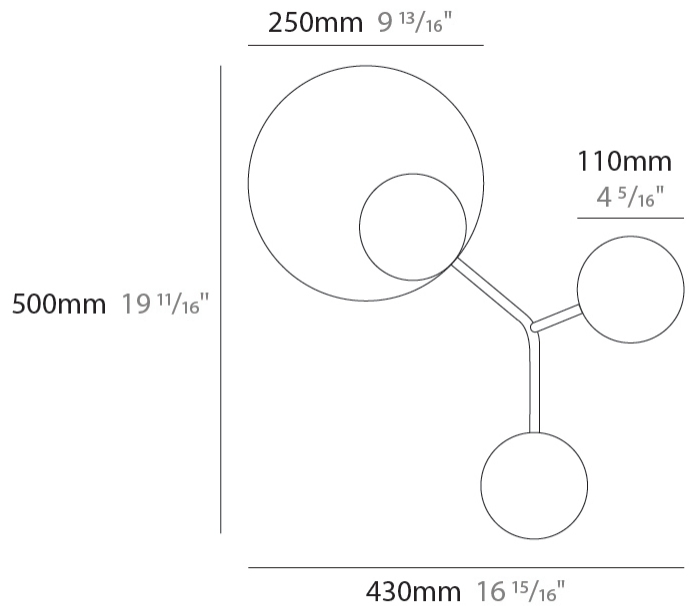

BALLON SURFACE

D73030-

base number   Finish Options   -   Finish Options

1. To build a product code in our configurator select the specify button on the base model # product page
2. To build a manual product code on this datasheet choose from the options listed below in blue font and add the suffix to the base model #

GENERAL

Series: Ballon
Brand: Tunto
Division: Design
Mounting Type: Surface
Mounting Location: Wall
Subcategory: Ambient

PHYSICAL

Shape: Abstract
Length (mm): 410
Length (in): 16 1/8
Height (mm): 520
Height (in): 20 1/2
Light Distribution: Direct / Indirect
Diffuser: Opal
Fixture Finish: [WAL / OAK / BLK / WHI / GWI / GBK](#)
Holder Finish: [WHI / BLK / GWI / GBK](#)
Fixture Material: Wood

ELECTRICAL

Lamp Type: LED
Input Wattage (W): 11
Total Output Wattage (W): 9.1
Dimming: Non-Dimmable
Driver Included: Yes
Driver Location: Integrated
Driver Type: Constant Current - 120Vac
Driver Class: Class 2
Input Voltage (V): 120 - 277
Constant Current (MA): 500
Upon Request: (Not included - see components) Remote: 0-10Vdc dimming / Phase dimming @120Vac / Non-dimming 120/277Vac

LED

Number of LEDs: 2
Color Temperature (°K): 3000
Max. Delivered Lumen (lm): 400
CRI: >90 CRI
Lamp Life (hrs): 50000

OPTICAL

RATINGS AND CERTIFICATIONS

Certified By: Certified for North American Standards
IP rating: IP20

PROJECT
TYPE
SPECIFIER
QUANTITY
DATE